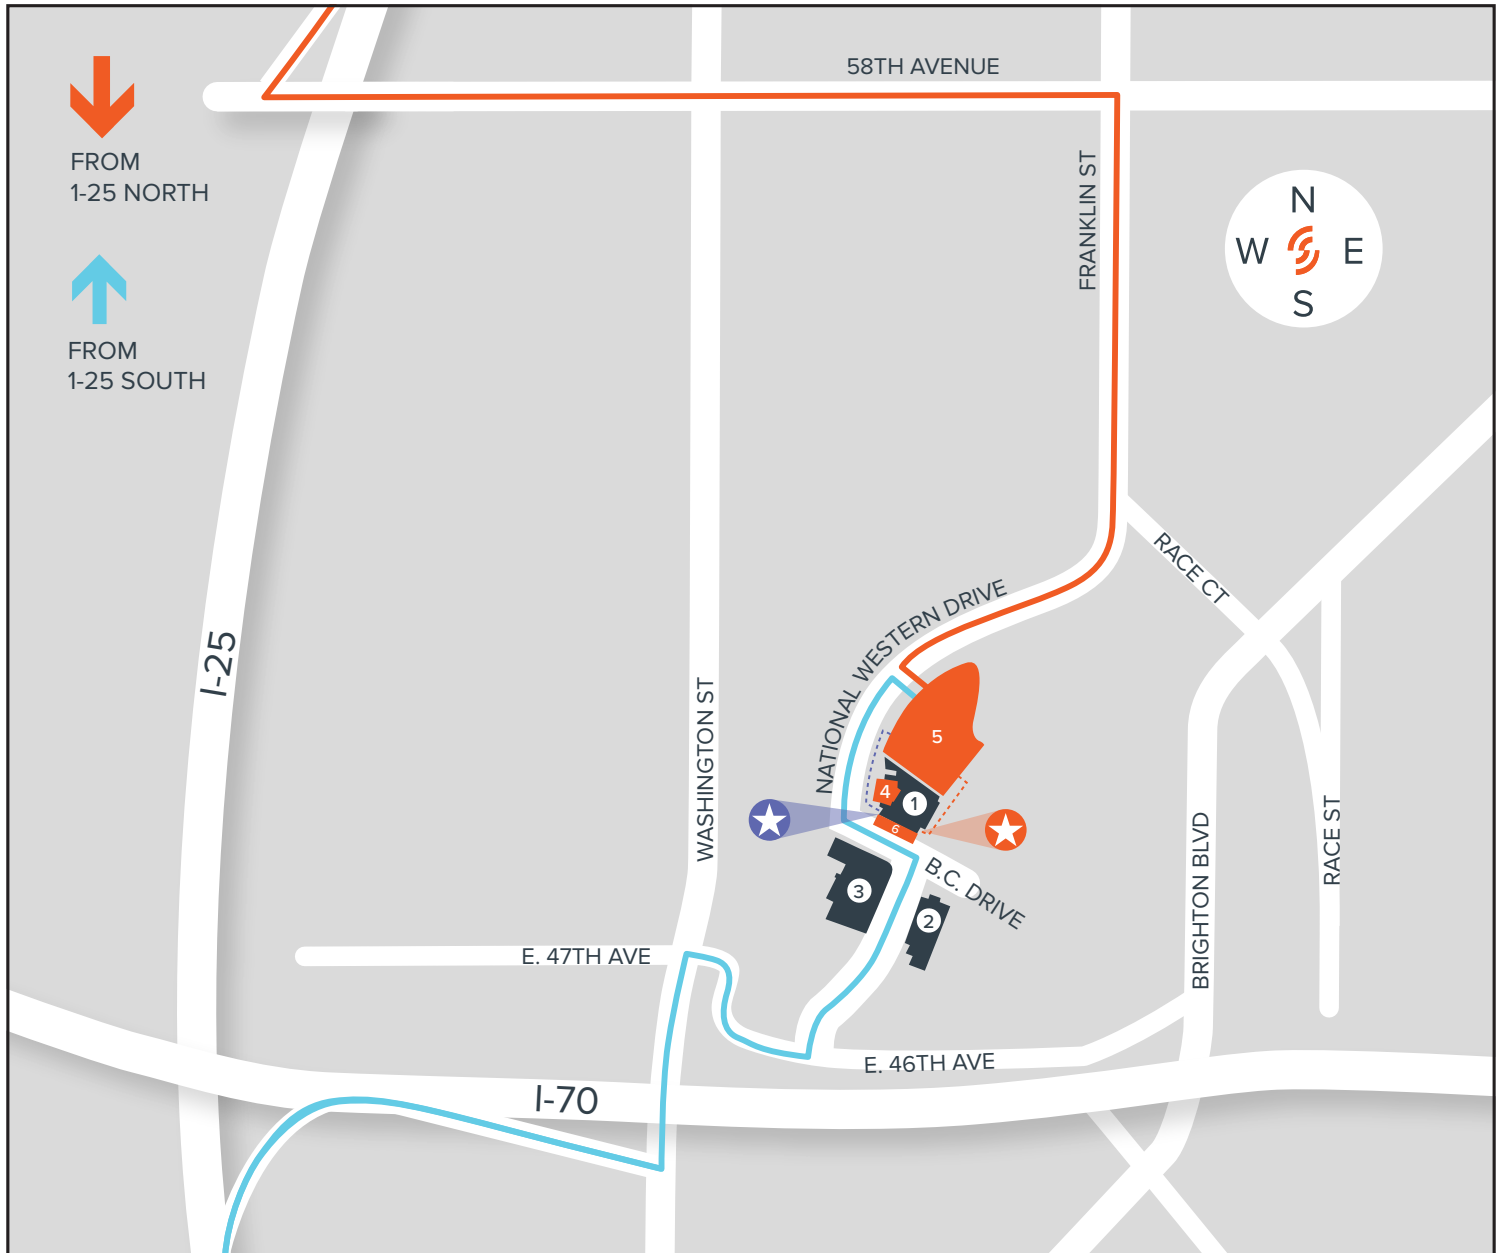

DRIVING/PARKING MAP

Address to input into GPS
4817 National Western Drive
Denver, CO 80216

From the North (via I-25)

- Take I-25 south to 58th Ave. (exit 215)
- Travel east on 58th Ave.
- Turn south onto Franklin St.
- Continue onto National Western Drive

From the South (via I-25)

- Take I-25 north to I-70 east
- Travel east on I-70
- Take I-70 to Washington St. (exit 206)
- Turn/travel north onto Washington St.
- Turn east onto E. 47th Ave.
- E. 47th Ave. turns into E. 46th Ave.
- Turn north onto National Western Drive

LEGEND

- | | |
|---|--|
| ① CSU Spur Vida (now open!) | ⑥ School bus and Veterinary Hospital client drop off |
| ② CSU Spur Terra (opening June 2022) | 🚌 School bus parking |
| ③ CSU Spur Hydro (opening Jan 2023) | ⋯ Walking route to Vida |
| ④ Lot V client parking for the Temple Grandin Equine Center and Dumb Friends League | ★ Vida main entrance, east side |
| ⑤ Lot N public parking lot | ⋯ Walking route to Dumb Friends League |
| | ★ Dumb Friends League client entrance, west side |